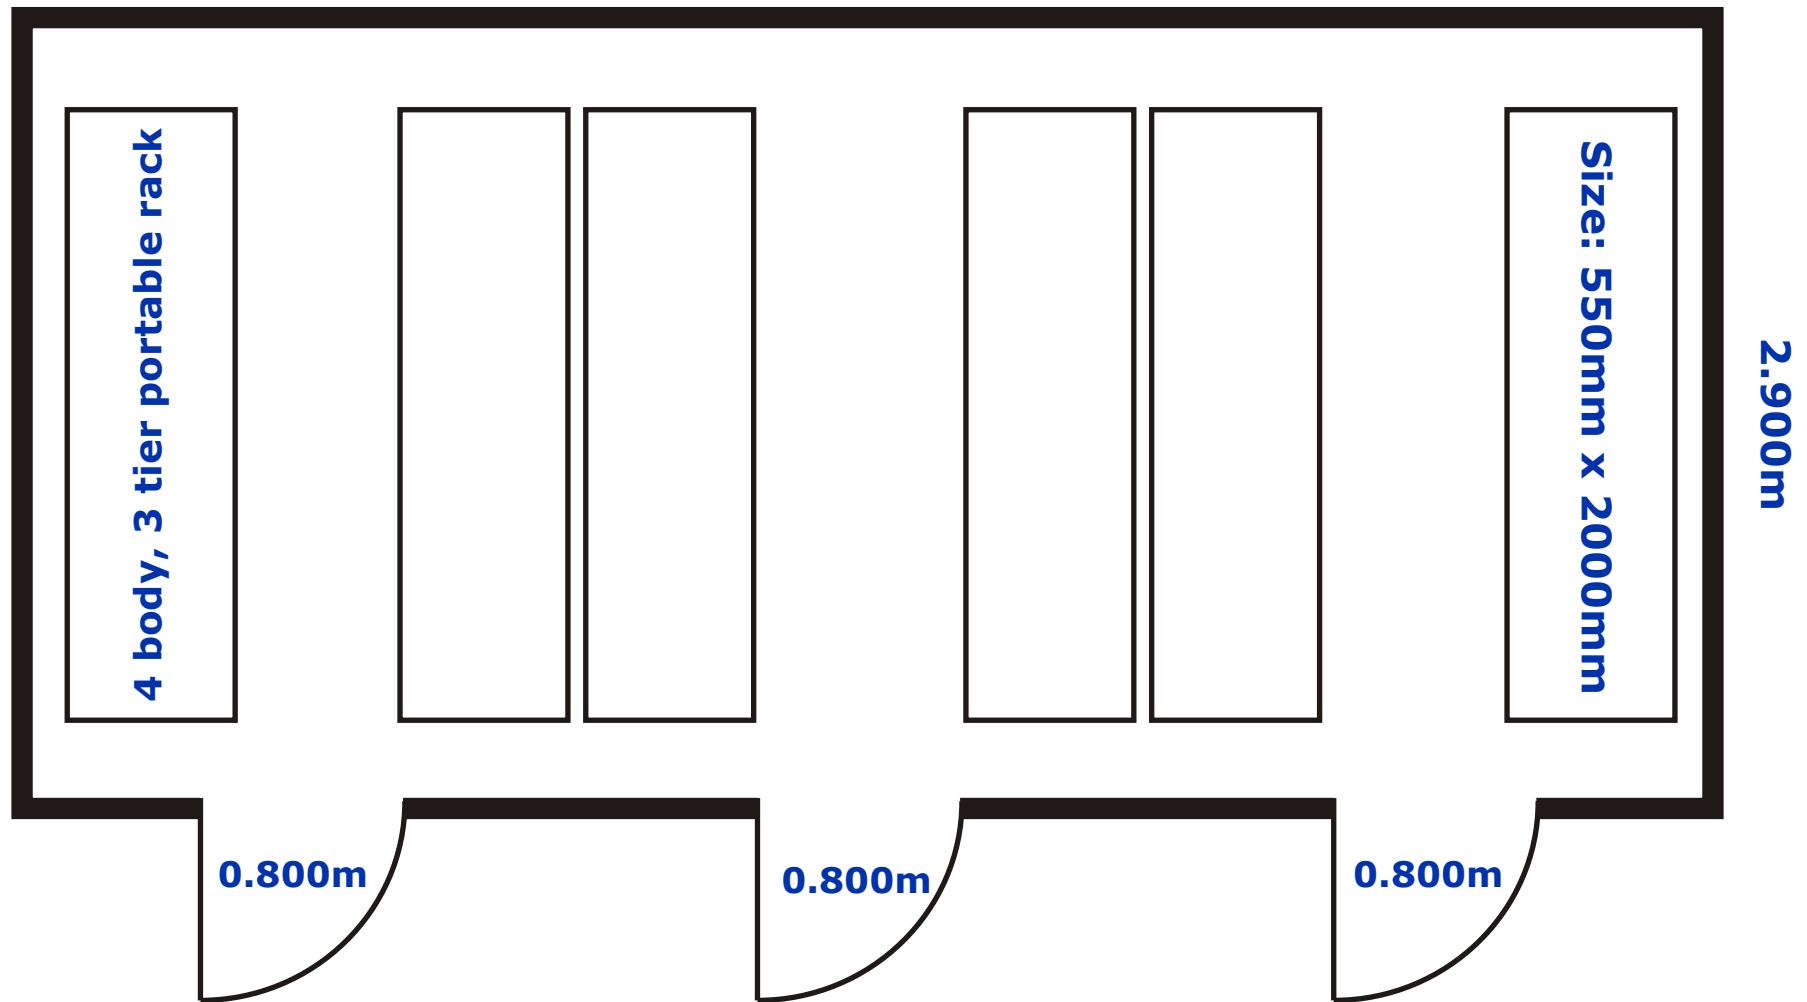

18 OR 24 BODY RACK SYSTEM

6.200m

DOOR OPENING: 800 X 2030mm HIGH