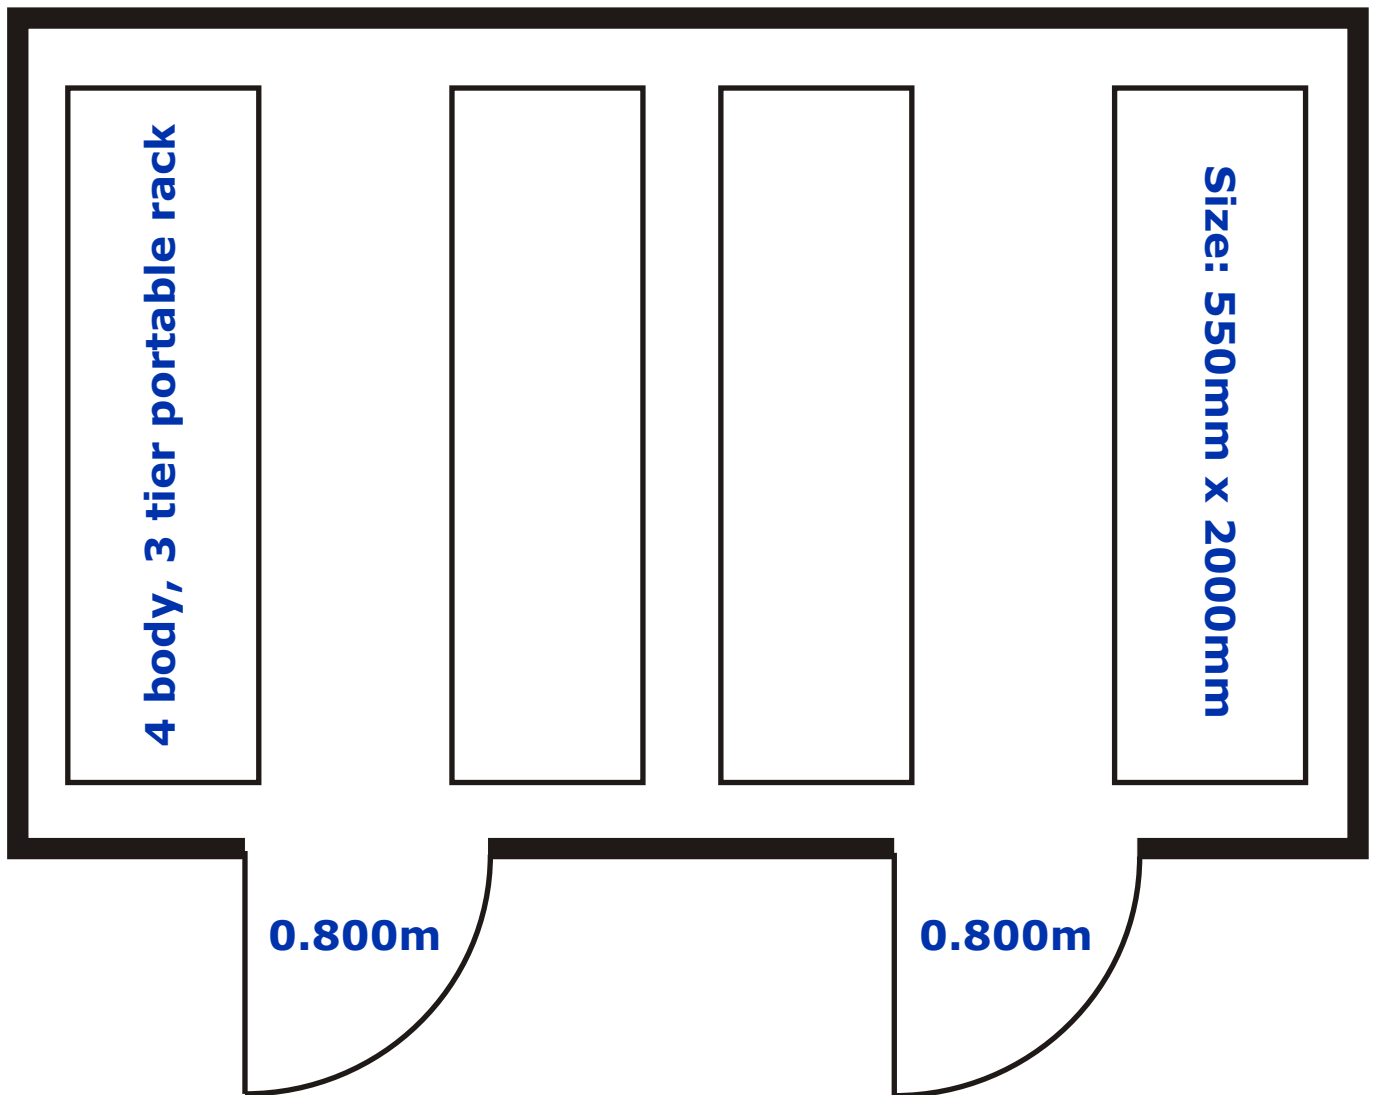

# 12 OR 16 BODY RACK SYSTEM

4.680m

**DOOR OPENING: 800 X 2030mm HIGH**