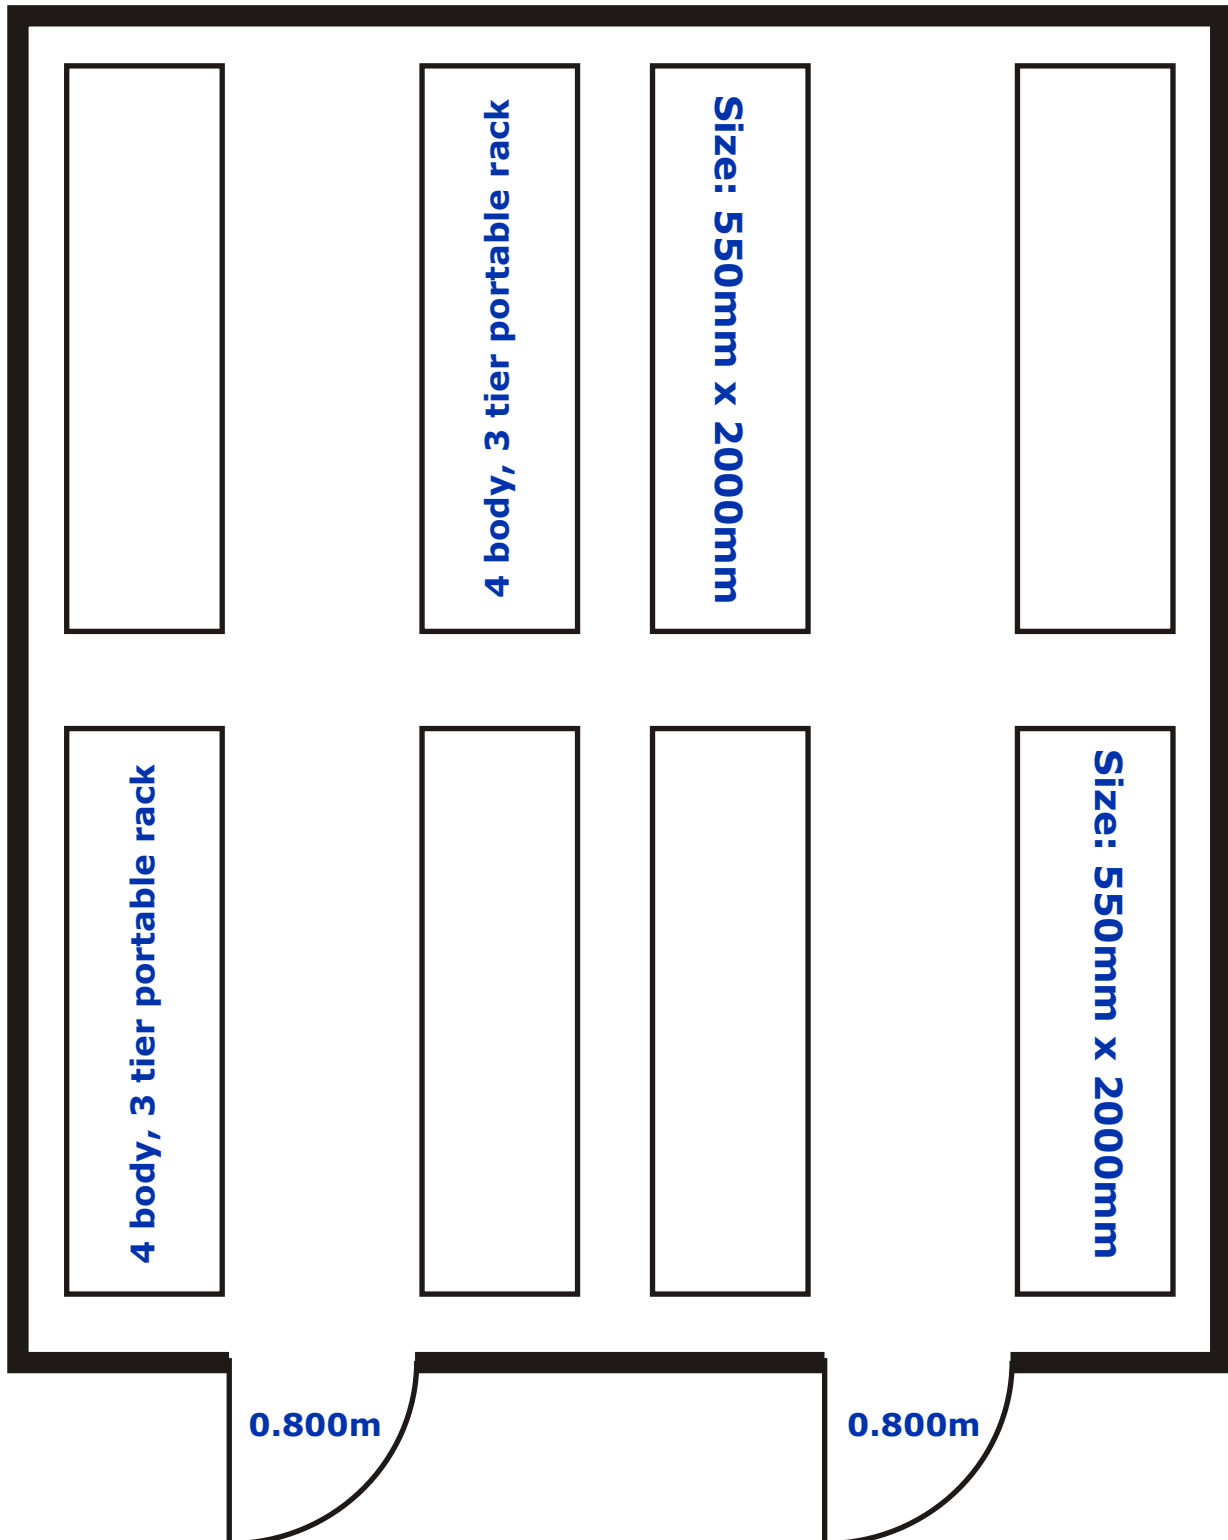

24 OR 32 BODY RACK SYSTEM

4.680m

DOOR OPENING: 800 X 2030mm HIGH