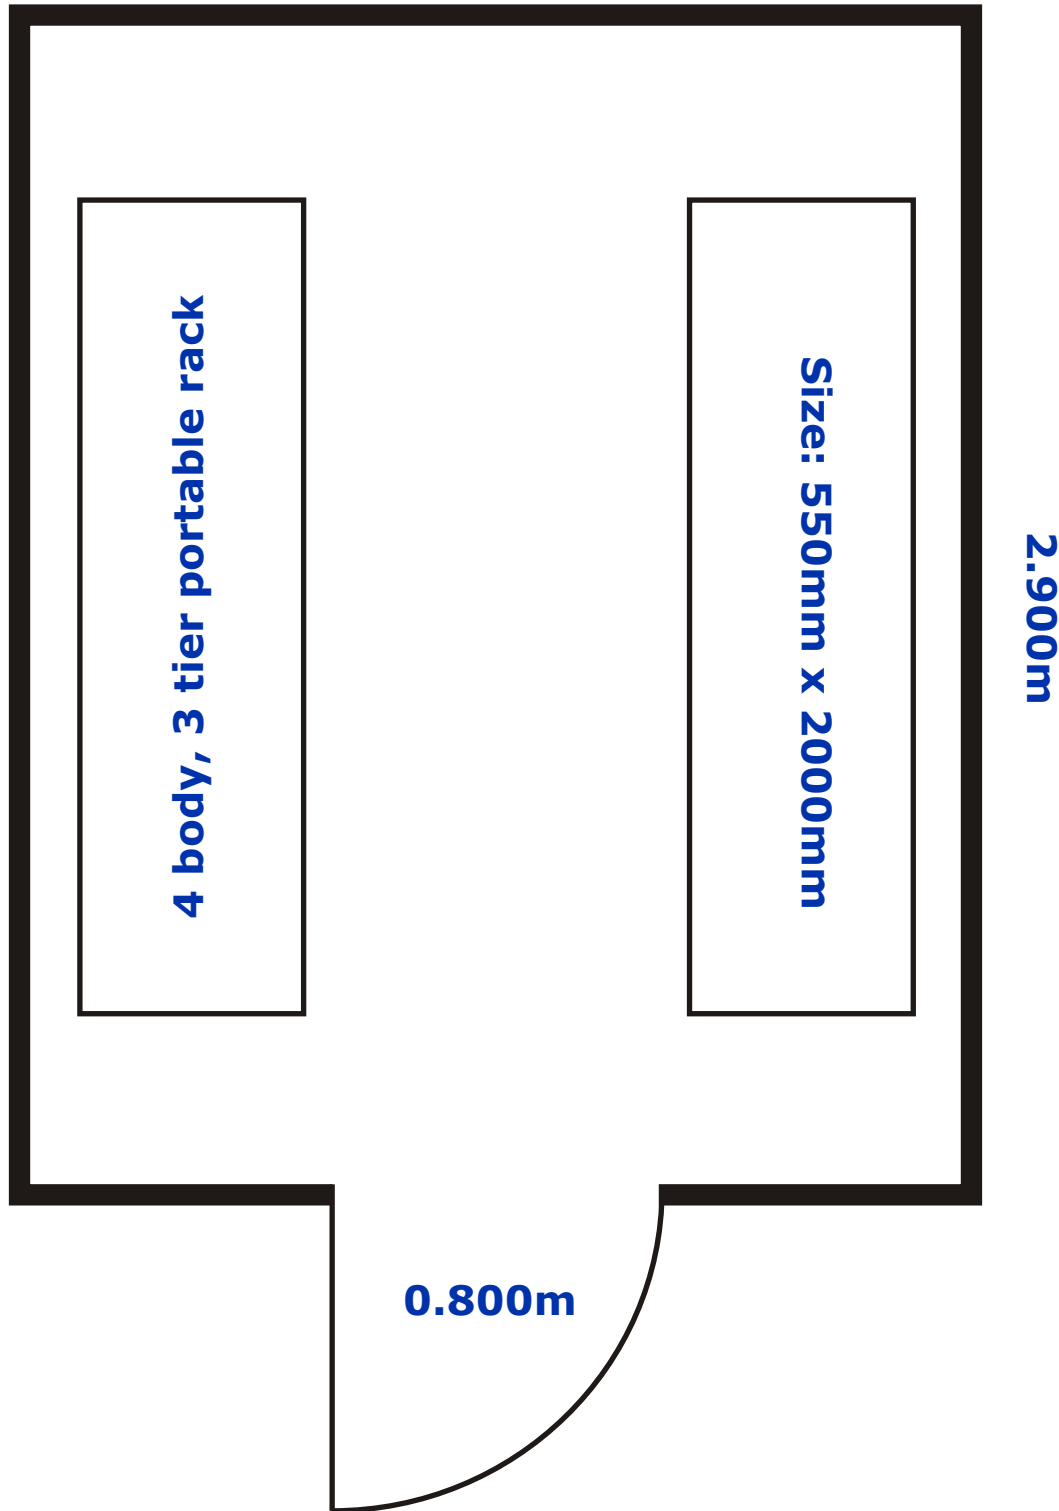

# 6 OR 8 BODY MORTUARY BOX

**2.340m**

**DOOR OPENING: 800 X 2030mm HIGH**